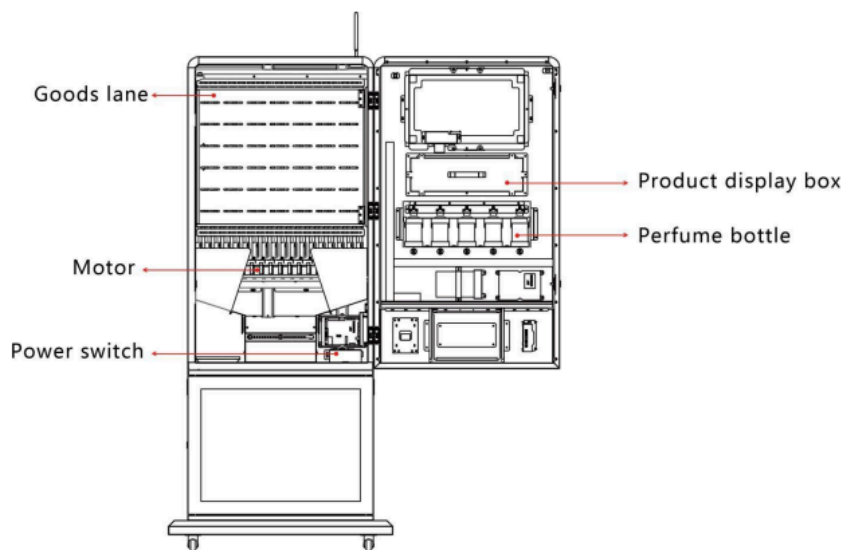

Structure Indicator

External indicator

Specifikace produktu

Product appearance

Item		Popis
Specifikace	Brand	SPREYIN
	Model	VP01
	Color	Black
	Dimension	L700mm*W346mm*H1863mm
	Weight	110kg
	Selections	5 SKU / PAREFÉMU
	Cargo lanes	15 Cargo lanes +5 x 250ml /bottle
	Voltage supply	100-240VAC 50Hz/60Hz
	Power consumption	80W
	Goods type	Perfume
	Material	Painted metal sheet
	Voice	Built-in speaker
	Network	Wifi/ 2G/4G net, can connect to Wifi
Device support	Payment model	Coin, Credit Card
	Display	Standard 18.5"screen
	Device control	PC, Mobile
	Shipping method	Button
	Date	Real-time sync to the background
	Reset	Activate reset button
	Operating system	Android /IOS
	Software	SpreyIn vending system